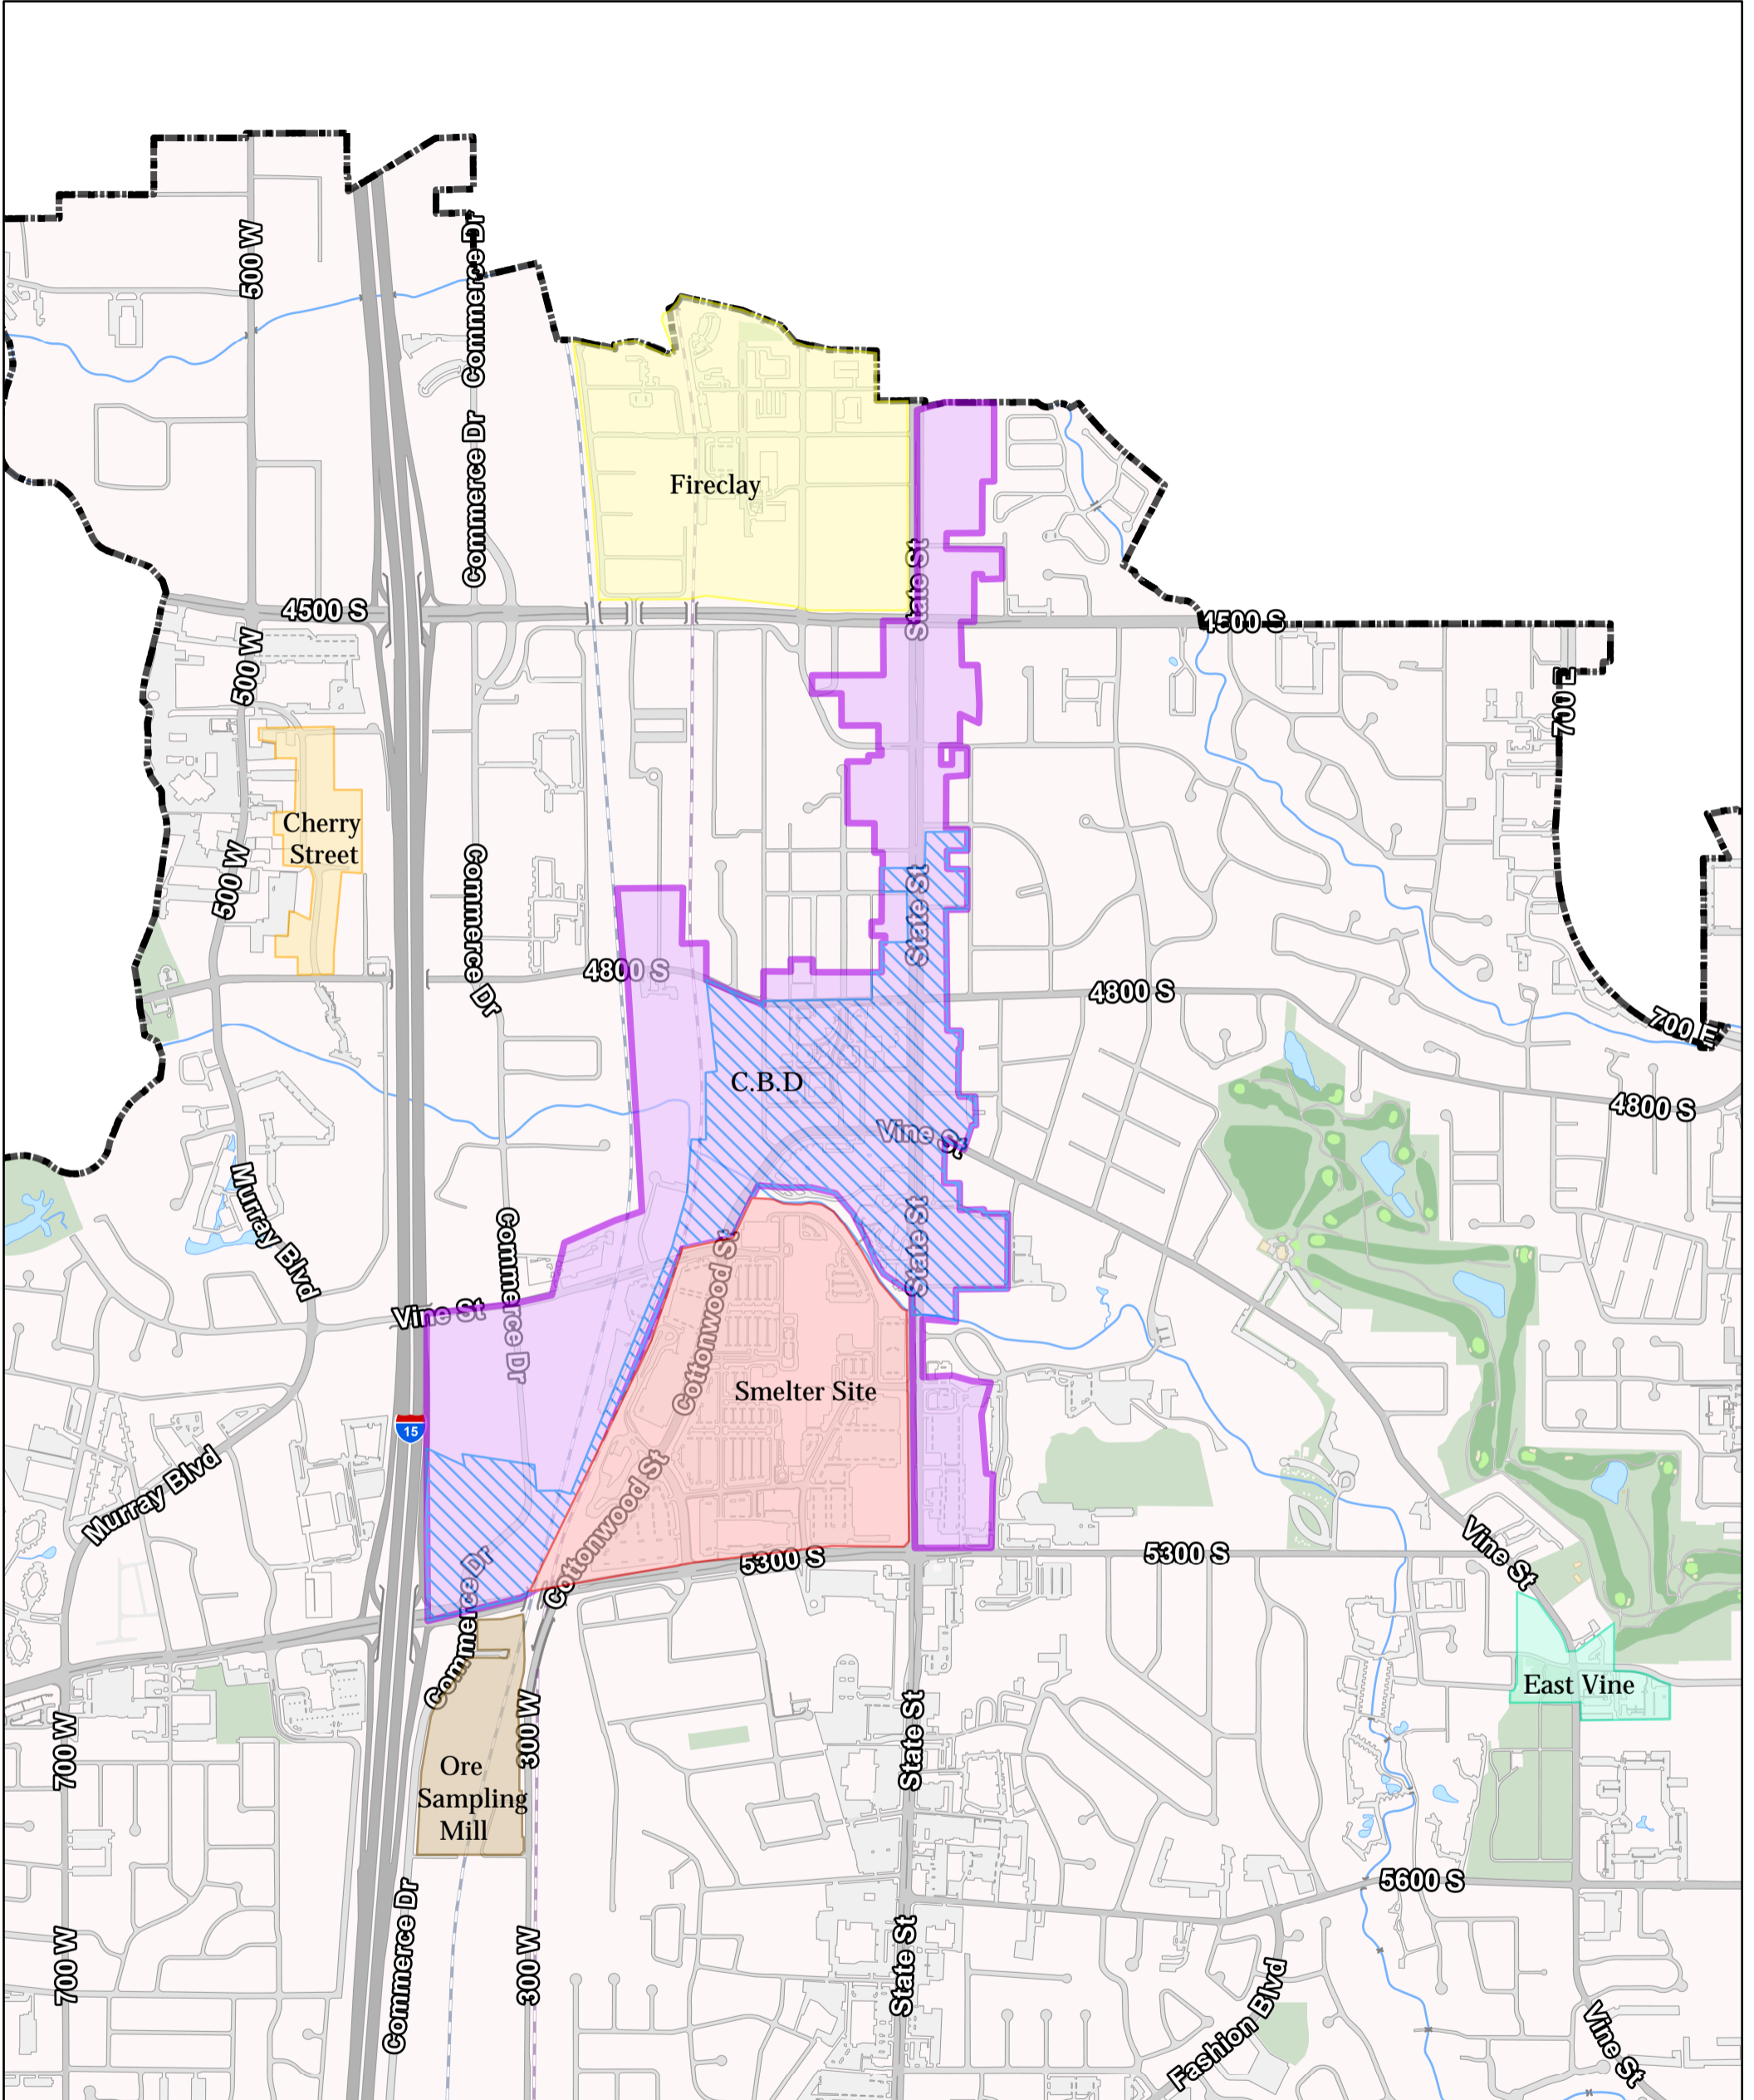

Murray City RDA Map

12/18/2025, 8:25:34 AM

- | | | |
|----------------|-----------------|---------------|
| RDA Boundaries | Collection Area | Ore Sampling |
| C.B.D. | East Vine | Smelter Site |
| Cherry Street | Fireclay | City Boundary |

1:18,056