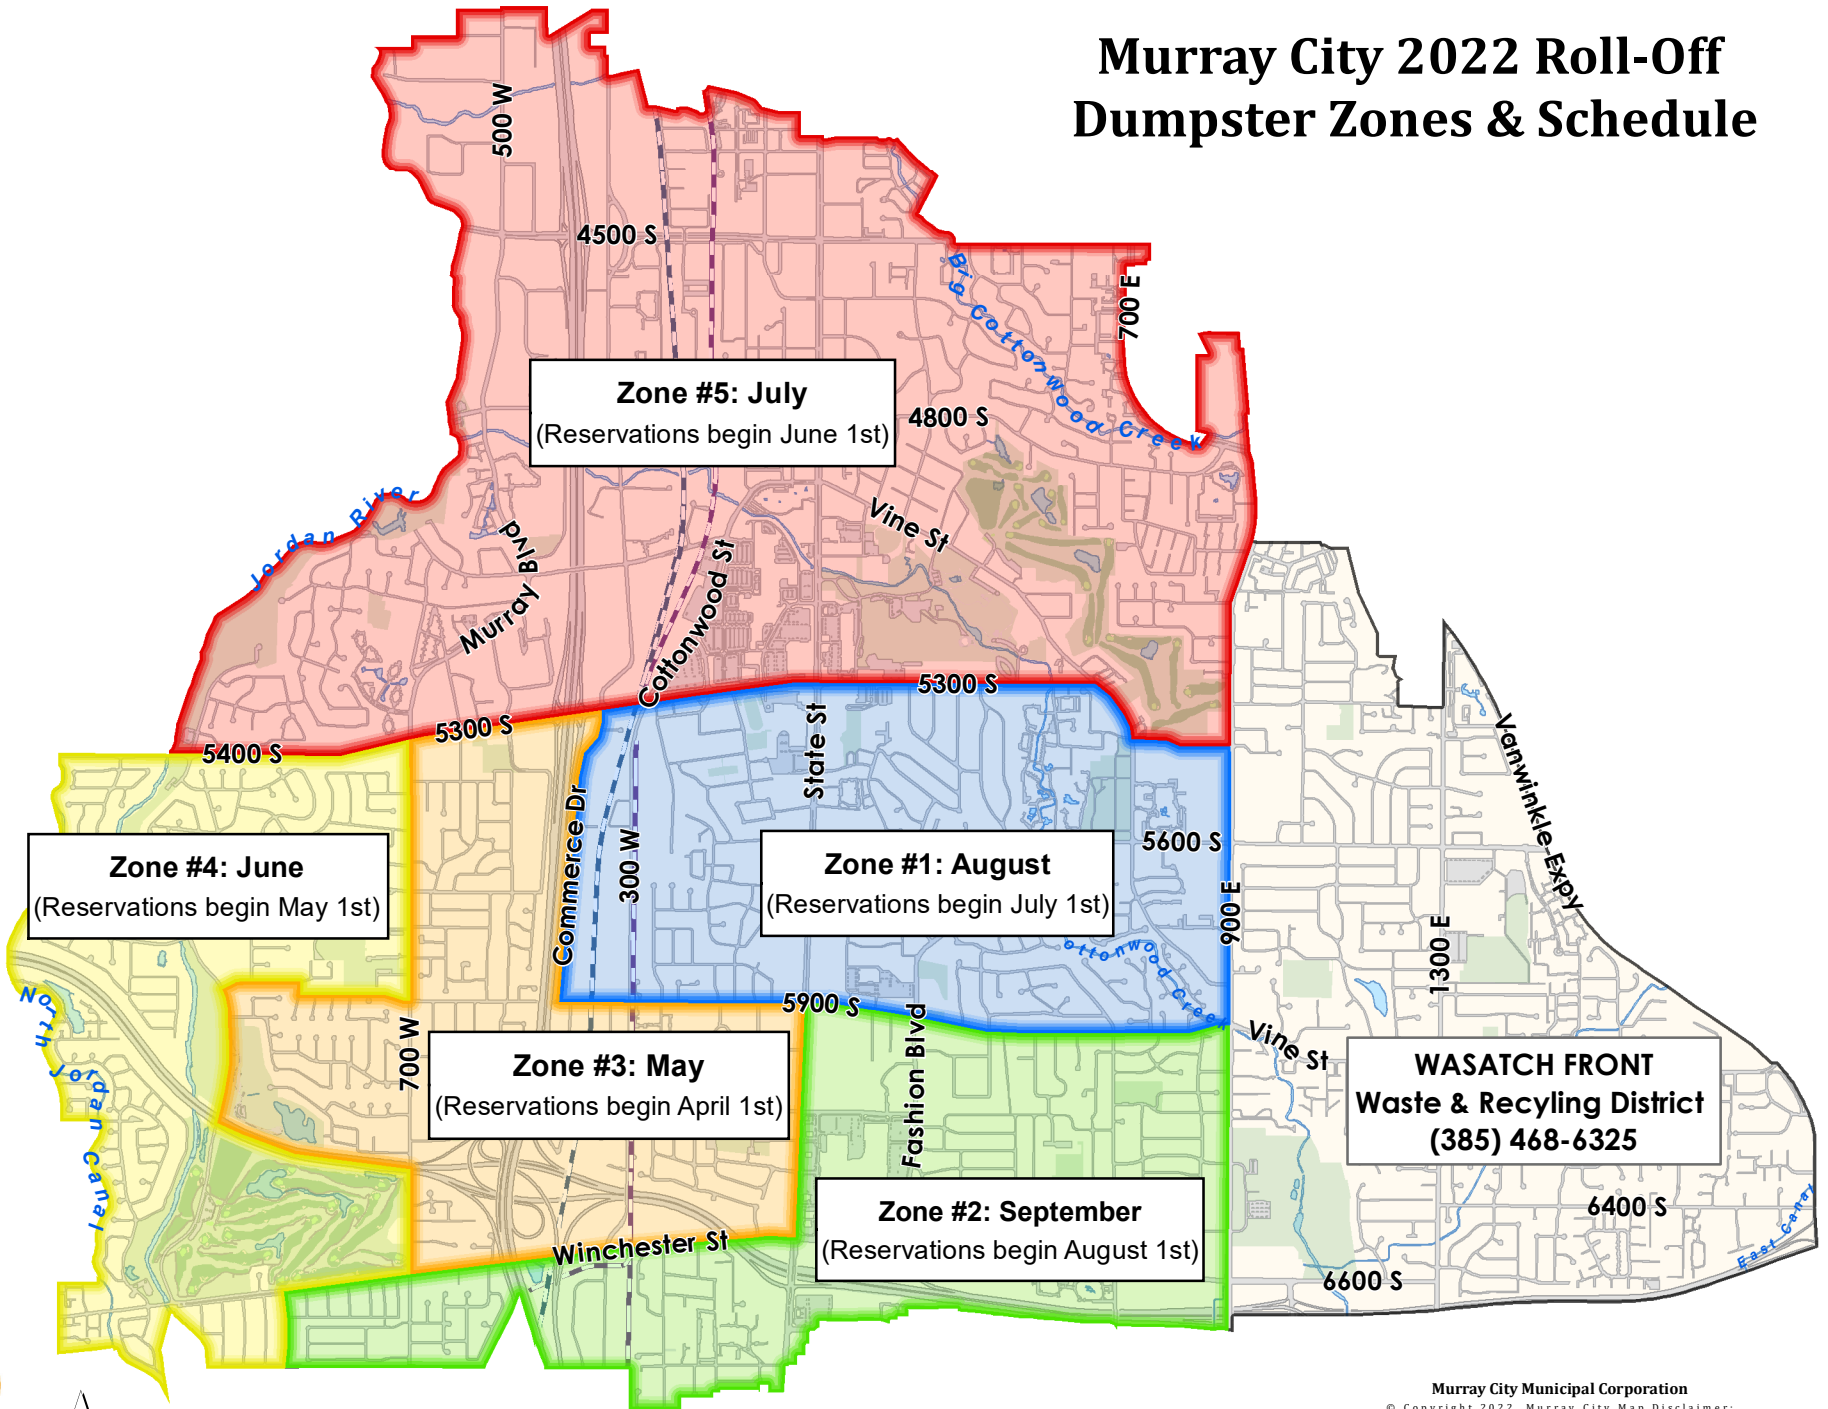

Murray City 2022 Roll-Off Dumpster Zones & Schedule

**WASATCH FRONT
Waste & Recycling District
(385) 468-6325**

MURRAY