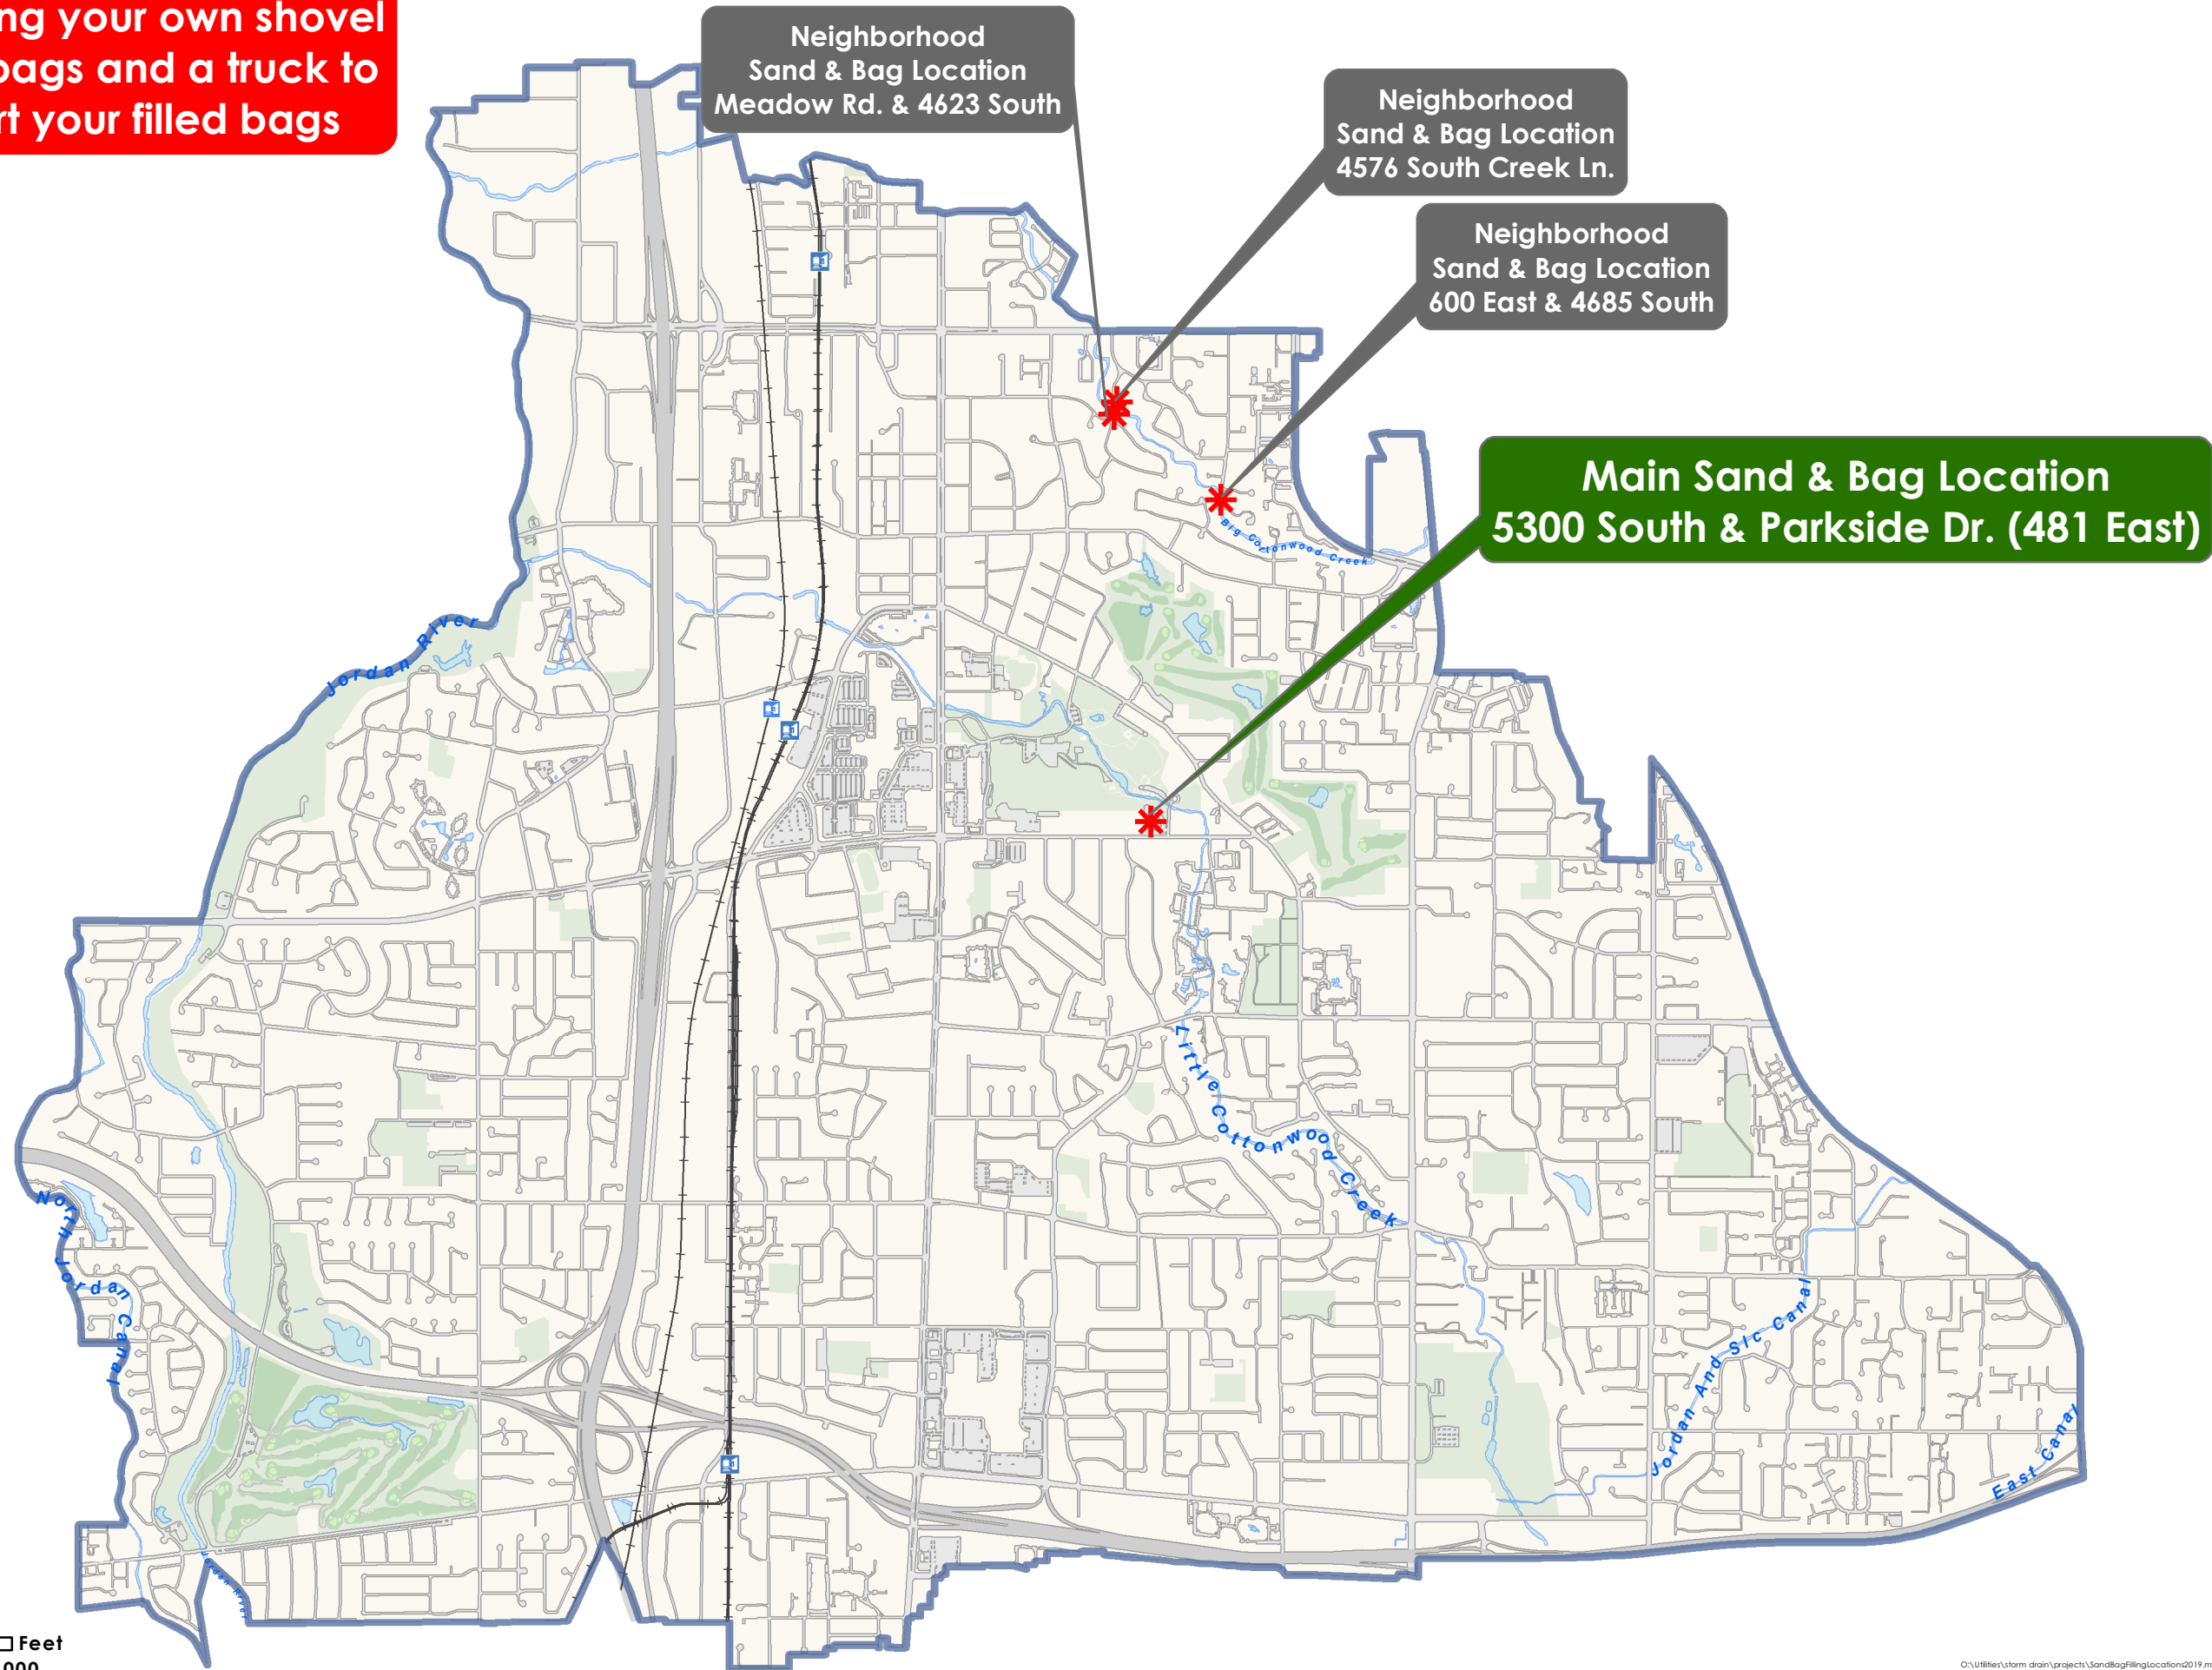

Please bring your own shovel for filling bags and a truck to transport your filled bags

0 1,000 2,000 3,000 4,000 Feet

MURRAY

Murray City
GIS Division
4646 South 500 West
Murray, Utah 84123
www.murray.utah.gov
4/24/2019 8:25:26 AM

MURRAY CITY SAND BAG FILLING LOCATIONS